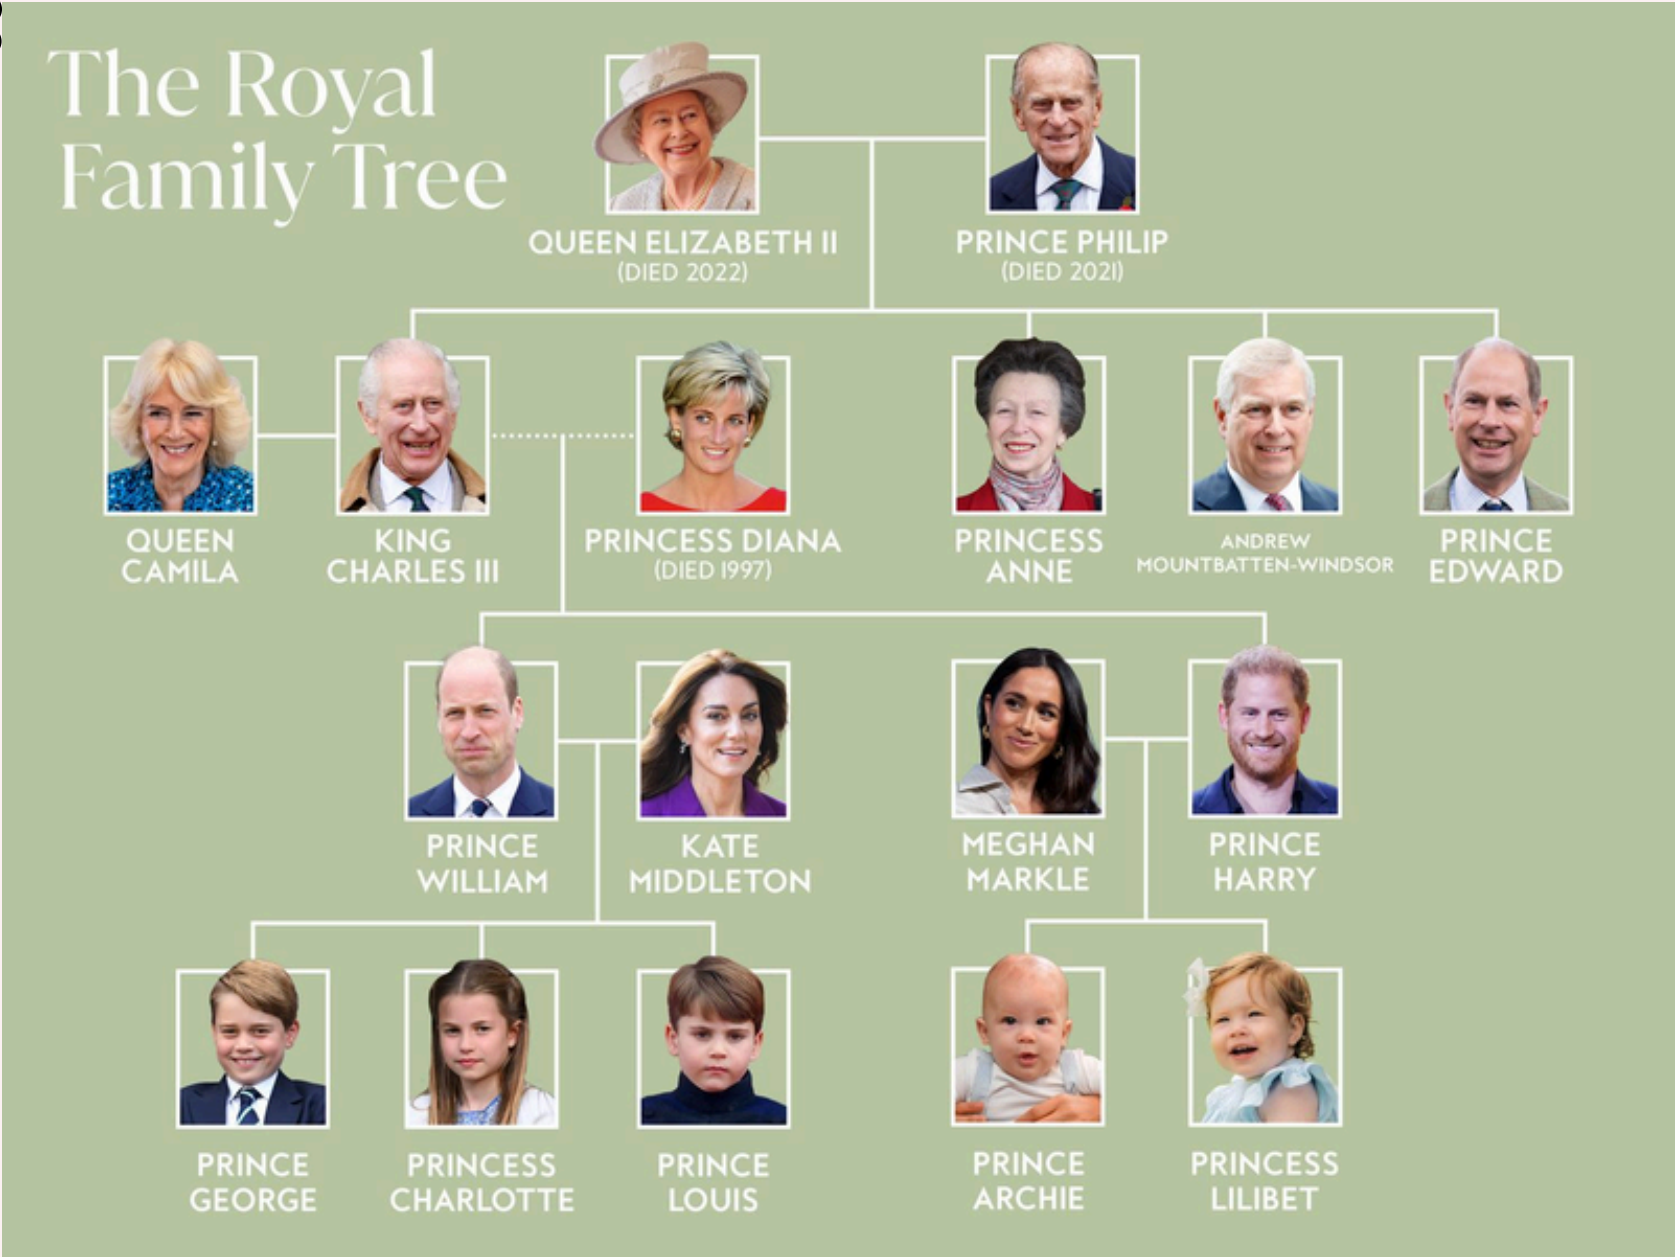

# SPORT

**British National Anthem**

**God Save The King**

God save our gracious King,  
Long live our noble King,  
God save The King!  
Send him victorious,  
Happy and glorious,  
Long to reign over us